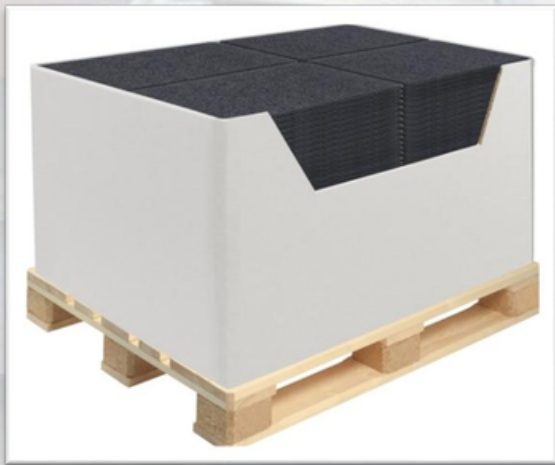

Lay Flat Packing