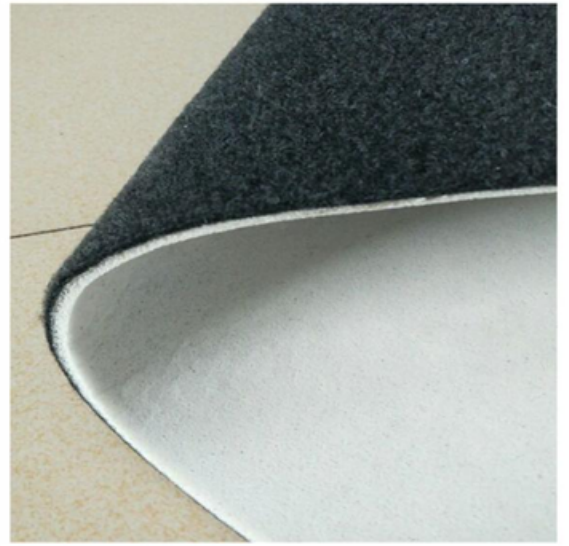

Backing Materials

Latex Foam

“Available different kinds of backing material for anti-slipping. OEM is welcome per customer’s needs.”